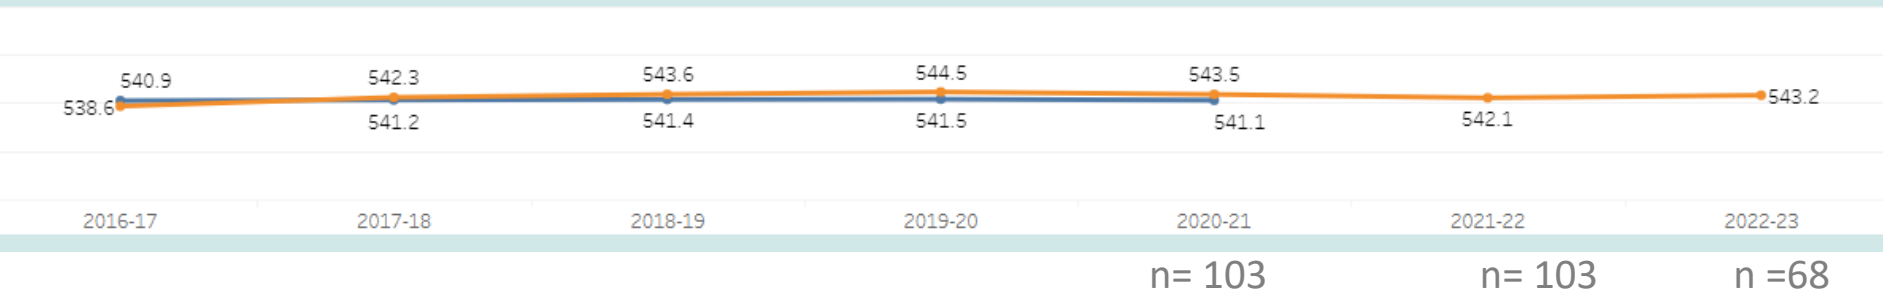

Advanced- CST (no SDL/SBL & Bilingual)

CST Total Score Averages