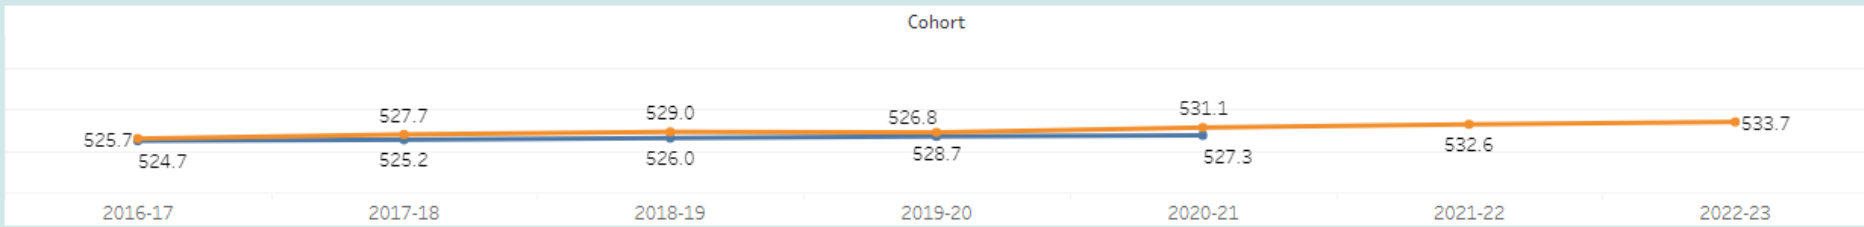

All Initial- CST

CST Total Score Averages

Advanced- CST (no SDL/SBL & Bilingual)

CST Total Score Averages

Advanced- CST (SDL/SBL & Bilingual)

CST Total Score Averages (Scale 200-400)

All Initial- EAS

EAS Total Score Averages