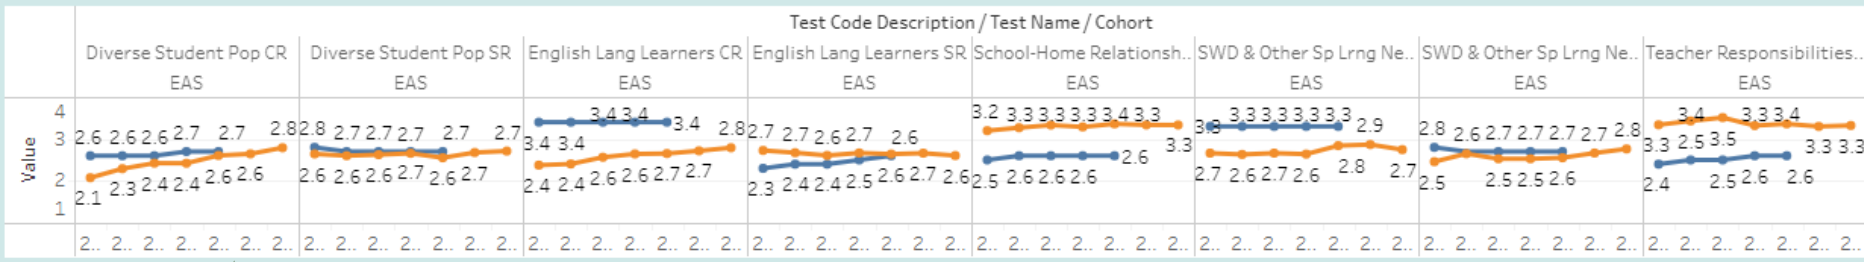

EAS Subarea Score Averages (Scale 1-4)

One of lower performing areas but...
-Increasing trend
-Catching up to NYS Avg

Why so much lower than NYS?
(but increasing)