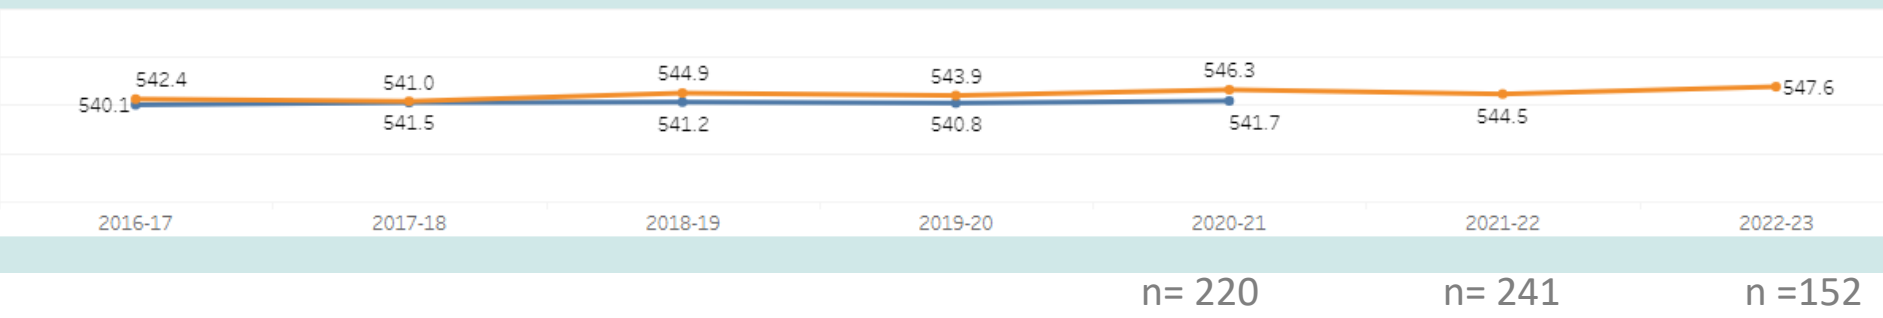

All Initial- CST

CST Total Score Averages