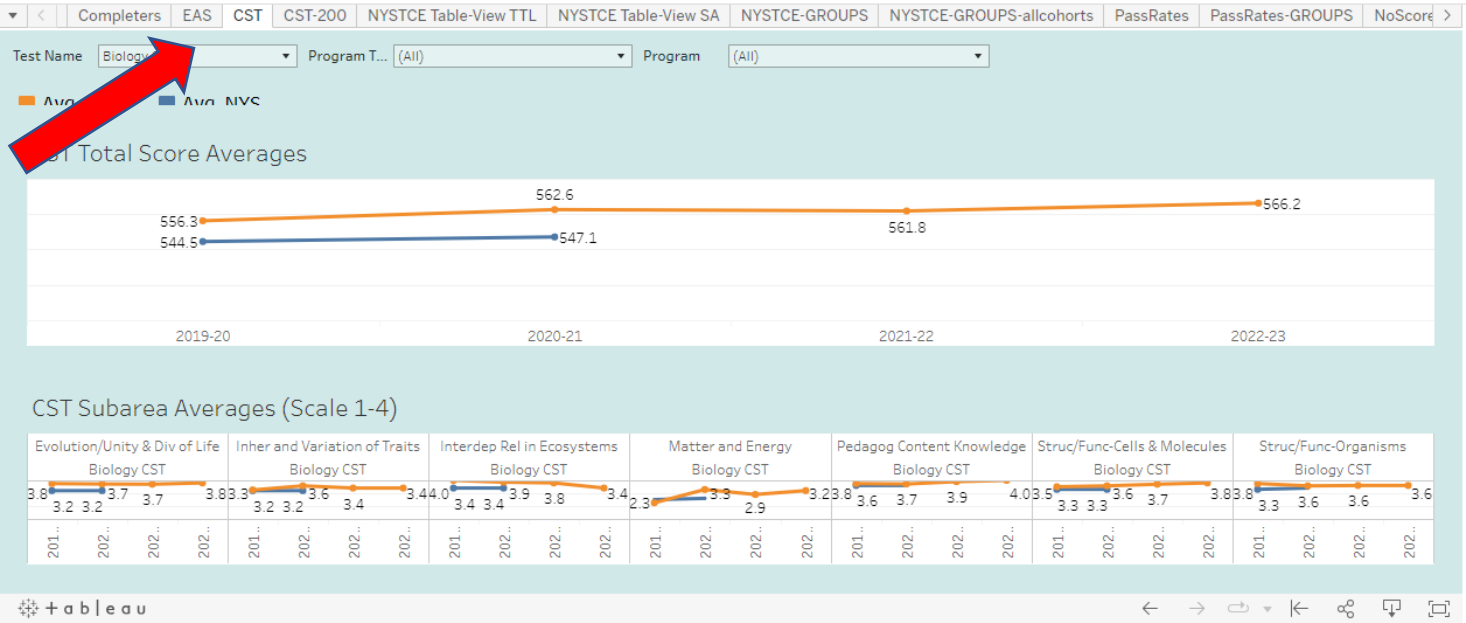

EAS Subarea Score Averages (Scale 1-4)

One of lower performing areas but...
 -Increasing trend
 -Catching up to NYS Avg

Why so much lower than NYS?
 (but increasing)

MasterDash_2023-24 by Tiffany Fuzak

[Link to site](#)